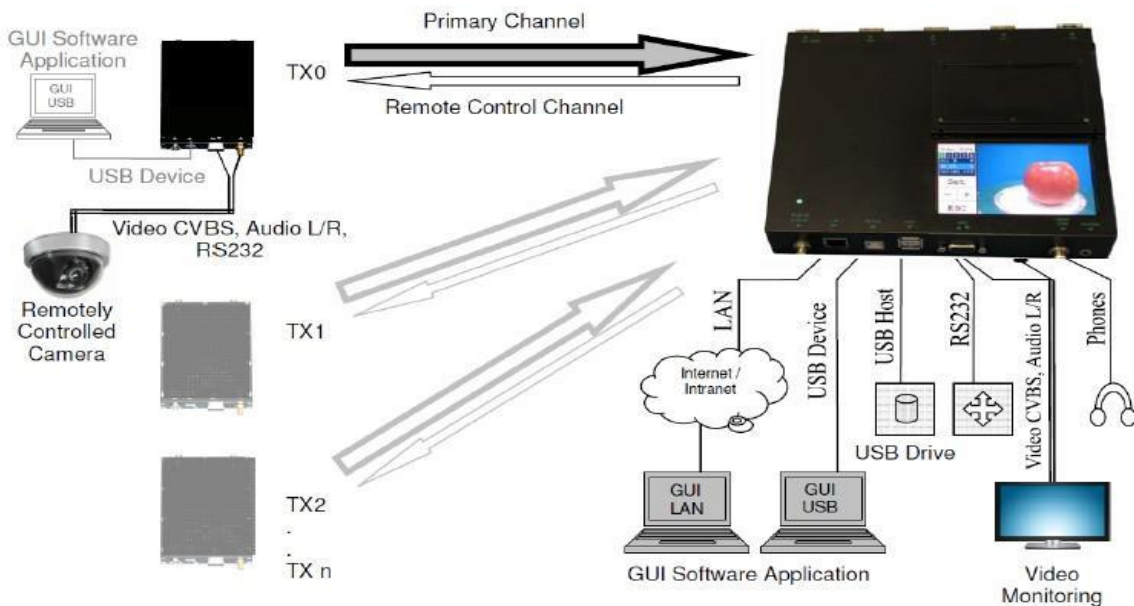

COVIDENCE TACTICAL COFDM SURVEILLANCE SOLUTION

OVERVIEW:

Tactical COFDM is a high quality wireless digital video link designed specifically for covert mobile video surveillance operations in an urban environment. It uses the newest technology e.g. four independent receivers, MPEG4 standard etc. The reliable long range wireless link offers optimal officer safety. The versatile wireless video receiver offers advanced options, such as touch screen, IP and external SSD or HD memory expansion. The transmitter has integrated recorder (32GB memory) capability with wireless download (Store & Forward) as optional.

Advanced digital VHF/UHF radio link for encrypted video/audio transmission with embedded remote control

Band of Operation:

- Band II 760-830 MHz, remote 350-360 MHz
- Band III 1150-1300 MHz, remote 915-

925MHz Modulation COFDM with QPSK

Strong protection against multipath fading AES Link encryption

High Quality Compressed Video: 1.5, 3 or 6 Mbit/s MPEG-4/H.264

Stream Up to 19Mbit download speed.

Stereo High Quality Audio, 40kHz sampling

Real-time Wireless Video Surveillance System