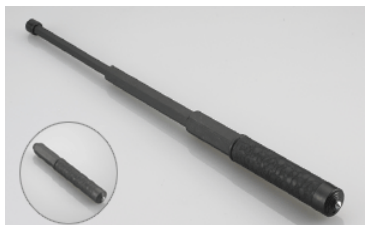

Police & Riot control equipments - CK Corporation

38/40mm, 6 Round revolver type Non-lethal launcher SJ-600

38/40mm, Single Non-lethal launcher SJ-101 / 102 / 103

38/40mm, Single Non-lethal launcher, Pistol type (Shoebill) - Adjustable Barrel

Rescue rope launcher (STR-300)

Anti-Riot Helmet

Bullet proof Helmet

Gas Mask

Handcuffs, Legcuffs

Batons